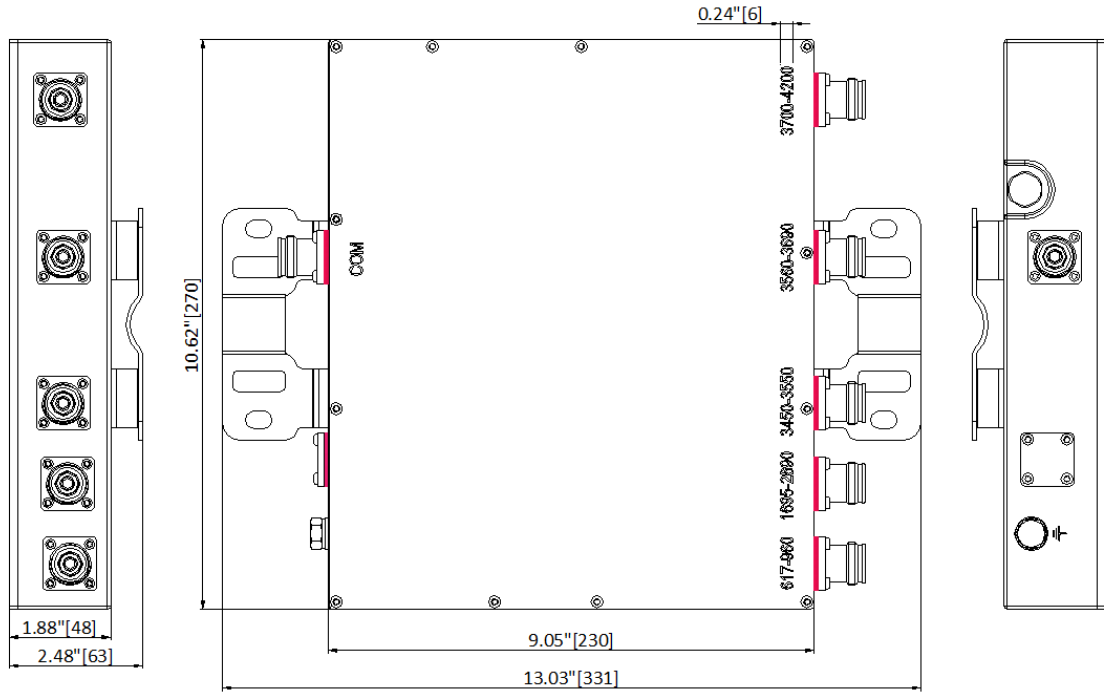

Outdoor rated Pentaplexer for multi-band combining, especially, new auction 110 (3450-3550MHz), CBRS, C-Band (3700-4200MHz) with commercial bands.

- Pentaplexer Combiner for 617-960, 1695-2690, 3450-3550, 3560-3690 and 3700-4200MHz
- 10MHz Band Guard in CBRS for supporting full BW of the Auction 110 and C-Band
- Easy integration of 3450-3550/CBRS/C-Band combining in the multi-band DAS
- Wall & Pole Mountable
- Low Insertion/High Port Isolation
- Outdoor IP67 & Salt Fog Rated
- Low PIM Rated

Parameter	Specifications				
Model	SPXS-CBC				
Input Port Number	Port 1	Port 2	Port 3	Port 4	Port 5
Freq. Range [MHz]	617-960	1695-2690	3450-3550	3560-3690	3700-4200
Insertion Loss [dB]	0.5	0.5	1.0	1.0	1.0
Return Loss [dB]	18				
Port Isolation [dB]	30	30	30	30	20
Power Rating [W]	150 Avg. per Port				
Group Delay [ns]	5	7.5	40		
DC Pass & Lightning Protection	3A max @ All Ports, ±5 kA, 8/20us				
PIM [dBc]	-161				
IP Rating	IP67, 30-day Salt Fog IAW ASTM-B117				
Operating Temp. [°F]	-40 to +149				
RF Connector	4.3-10 Female				
Size (W x H x D)	10.62" x 9.05" x 1.88"				
Weight [lb]	11.5				

* Specifications are subject to change without prior notification.

Mechanical Drawing

Inch [mm]